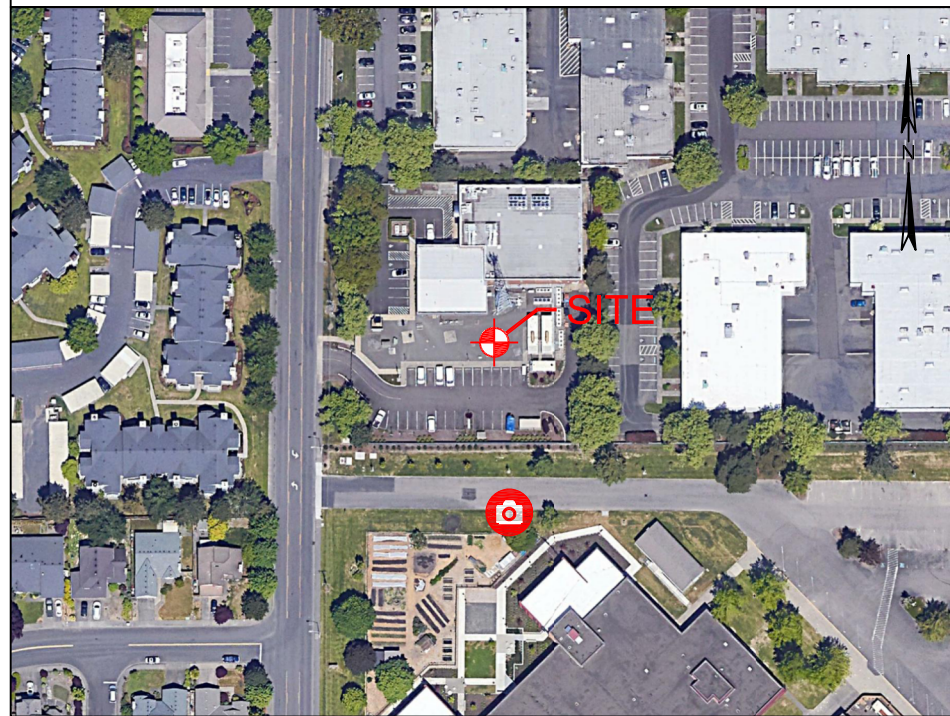

Received
Planning Division
03/10/2023

Exhibit 3.06

COMCAST

VICINITY MAP

VIEW FROM THE WEST LOOKING EAST

EXISTING

PROPOSED

PHOTO TAKEN 7/14/22

PROJECT NAME: COMCAST BEAVERTON - GENERATOR
PROJECT LOCATION: 1750 NW 1763RD AVE
BEAVERTON, OR 97006
VIEW: 1

APPLICANT:
COMCAST
C/O KEN BELLEFEUILLE
ENERSYS
3767 ALPHA WAY
BELLINGHAM, WA 98226
PHONE: (360) 540-5776
kenneth.bellefeuille@enersys.com

CONTACT:
ED FOURNIER
LAND SERVICES NW
PHONE (503) 260-0350
ed@landservicesnw.com

VICINITY MAP

VIEW FROM THE SOUTH LOOKING NORTH

EXISTING

PROPOSED

PHOTO TAKEN 7/14/22

PROJECT NAME: COMCAST BEAVERTON - GENERATOR
PROJECT LOCATION: 1750 NW 1763RD AVE
 BEAVERTON, OR 97006
VIEW: 2